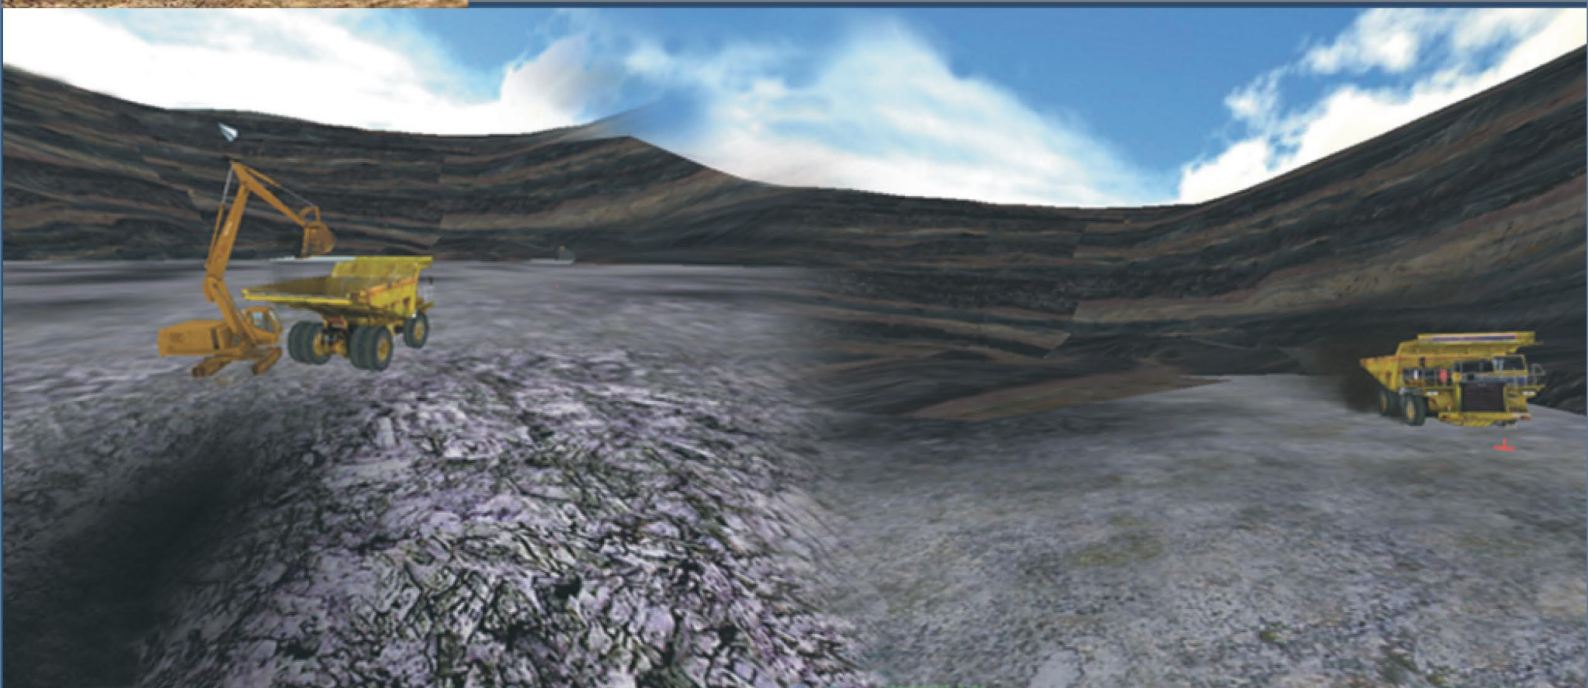

GOAL
GROUP

7 Riverside Drive
Mayfield West NSW 2304
Australia

PO Box 552
Hunter Region Mail Centre NSW 2310
Australia

Tel: +61 2 4967 4500
Fax: +61 2 4967 4600

www.goalgroup.com.au
simulation@goalgroup.com.au

Progressive training from equipment familiarization to advanced levels and testing under complex operational scenarios.

The simulator also has features for interactive fault-finding and rectification.

'Opt for ZEN MINING EQUIPMENT TRAINING SIMULATOR (ZEN METS) - the difference is REAL'